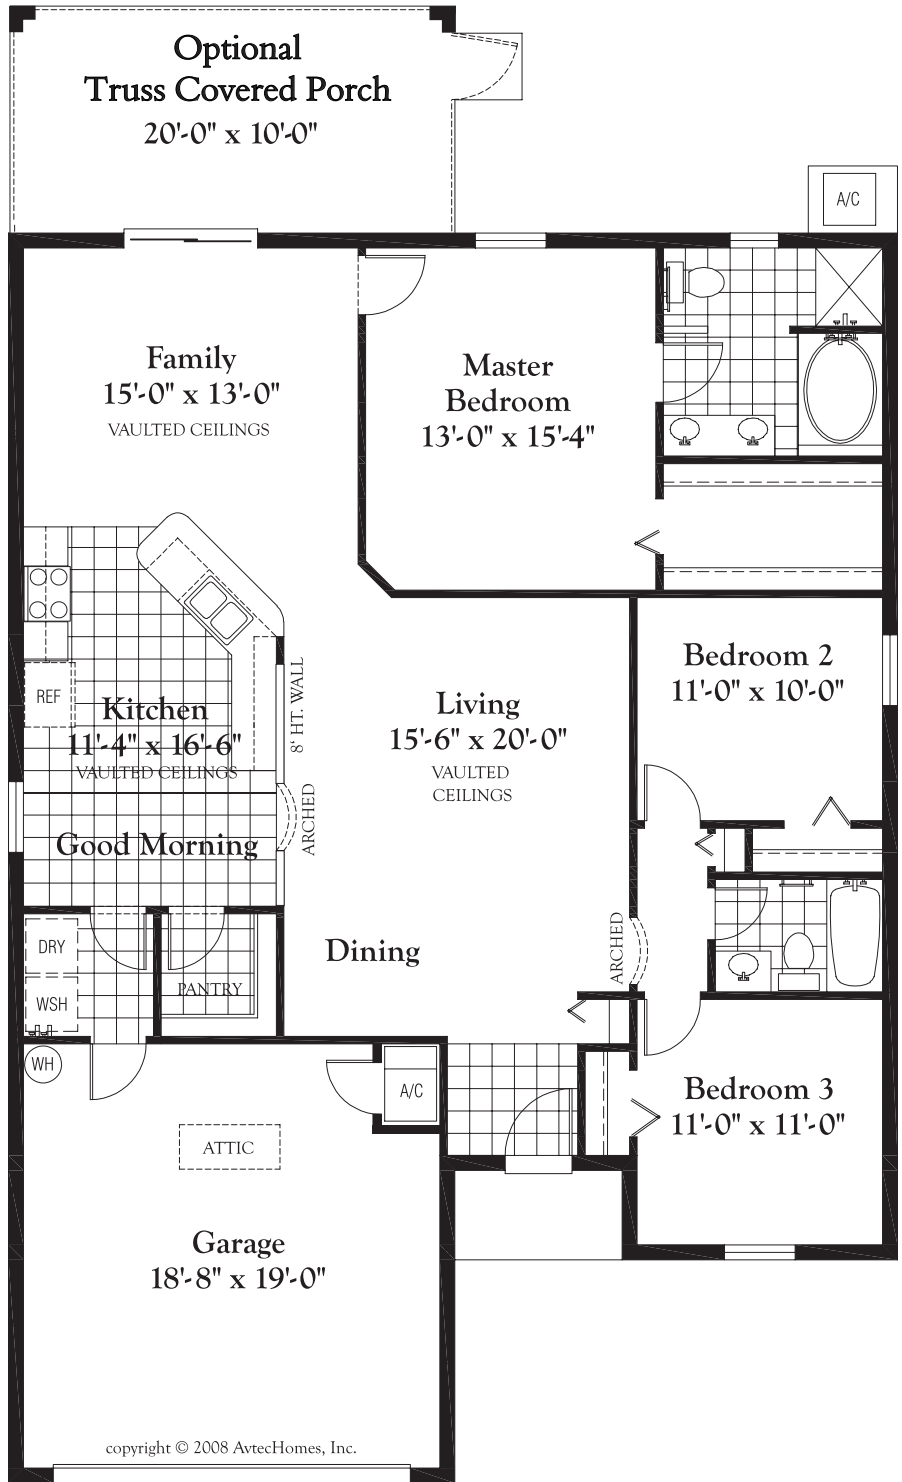

# THE Constellation 3

SQUARE FOOTAGE	
Living .....	1625
Garage .....	376
Front Entry ..	30
Opt. Scrn Porch	200
<b>TOTAL .....</b>	<b>2231</b>

copyright © 2008 AvtecHomes, Inc.

Rev. 4/15/09  
QB 40361