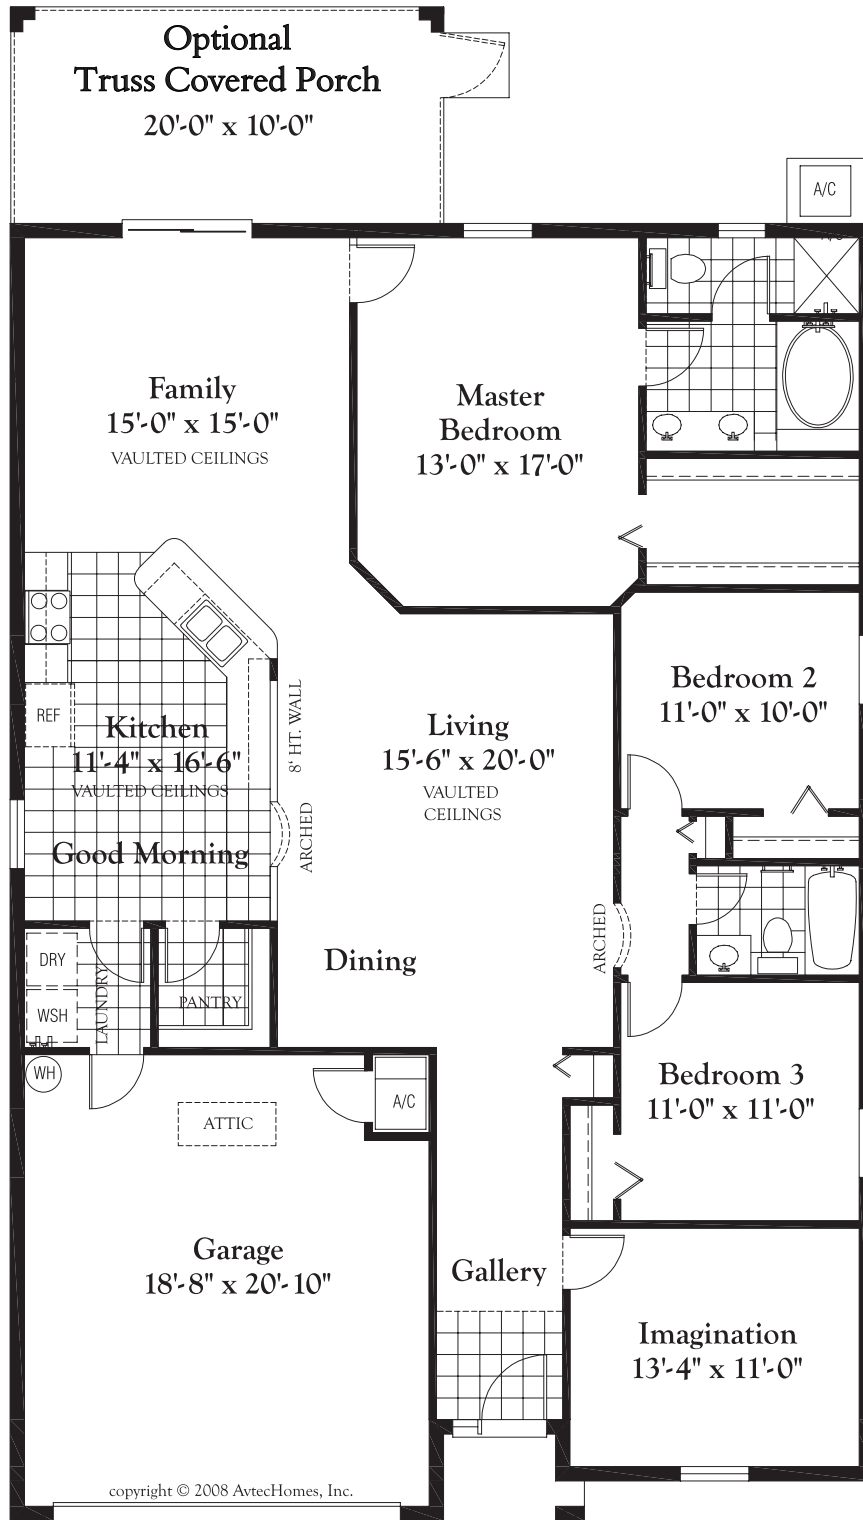

THE Constellation 4

SQUARE FOOTAGE	
Living	1927
Garage	408
Front Entry ..	23
Opt. Scrn Porch	200
TOTAL	2558

Rev. 4/15/09
QB 40361