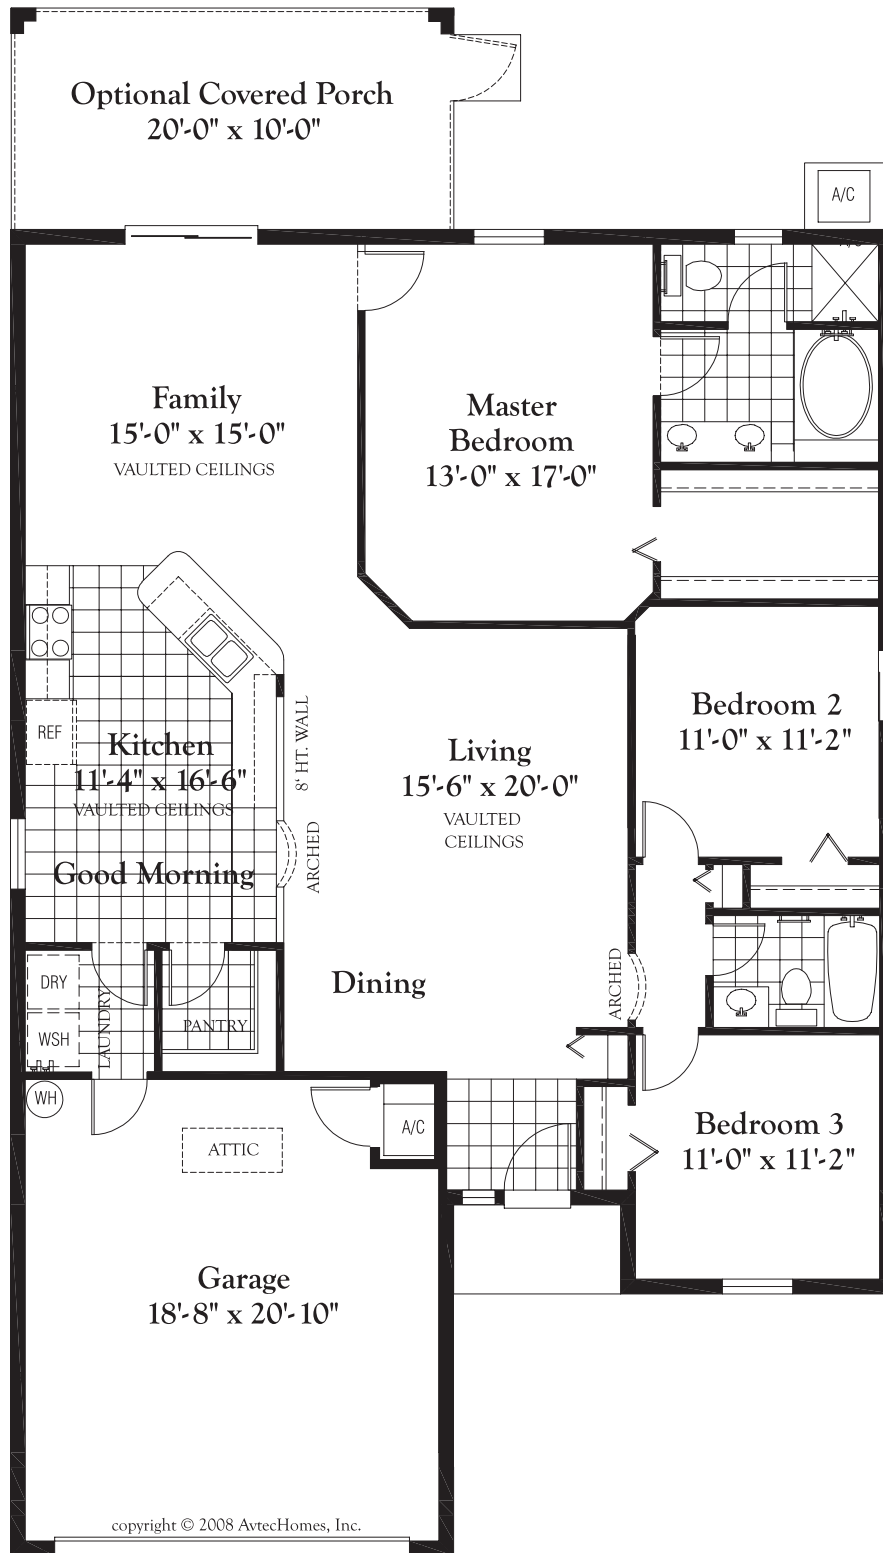

# THE Duchess

SQUARE FOOTAGE	
Living .....	1704
Garage .....	413
Front Entry..	31
Opt. Scrn Porch	200
<b>TOTAL .....</b>	<b>2348</b>

copyright © 2008 AvtecHomes, Inc.

QB 40361